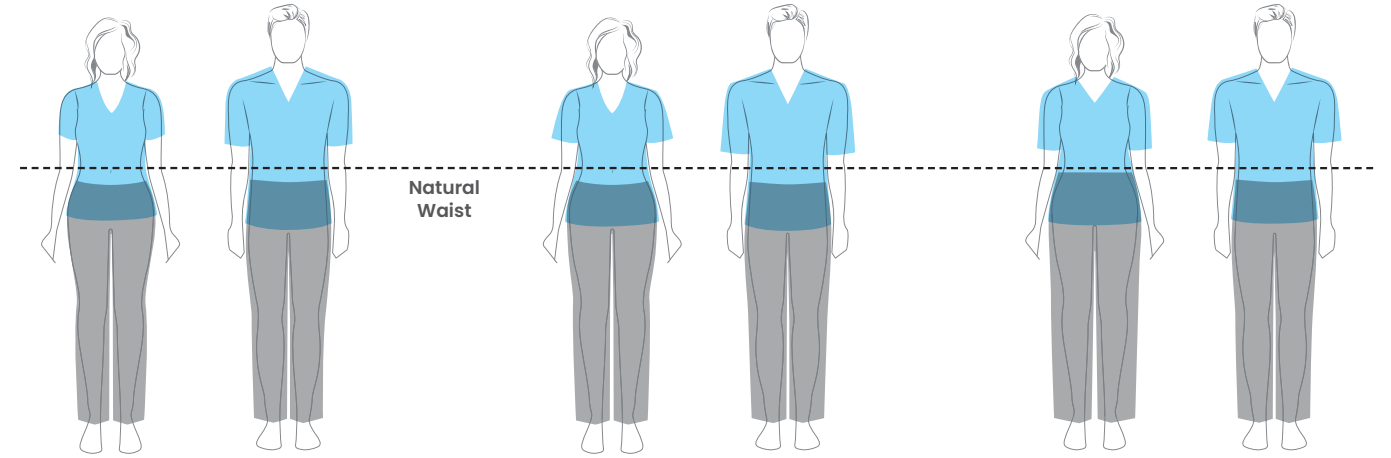

WINK SIZE CHARTS

Each Wink garment is designed to fit comfortably, eliminating the distraction and frustration of tugging, pulling and constant adjustment. Many of our collections include sizes up to 5XL, and some include a unique 1X style. We're proud to offer flattering, effortless-to-wear garments in a wide range of shapes and sizes.

WOMEN'S MODERN FIT

MEN'S MODERN FIT

WOMEN'S CLASSIC FIT

MEN'S CLASSIC FIT

UNISEX FIT

UNISEX FIT

MODERN FIT:

Wink's modern fit skims the body for a fit that's not too tight and not too loose.